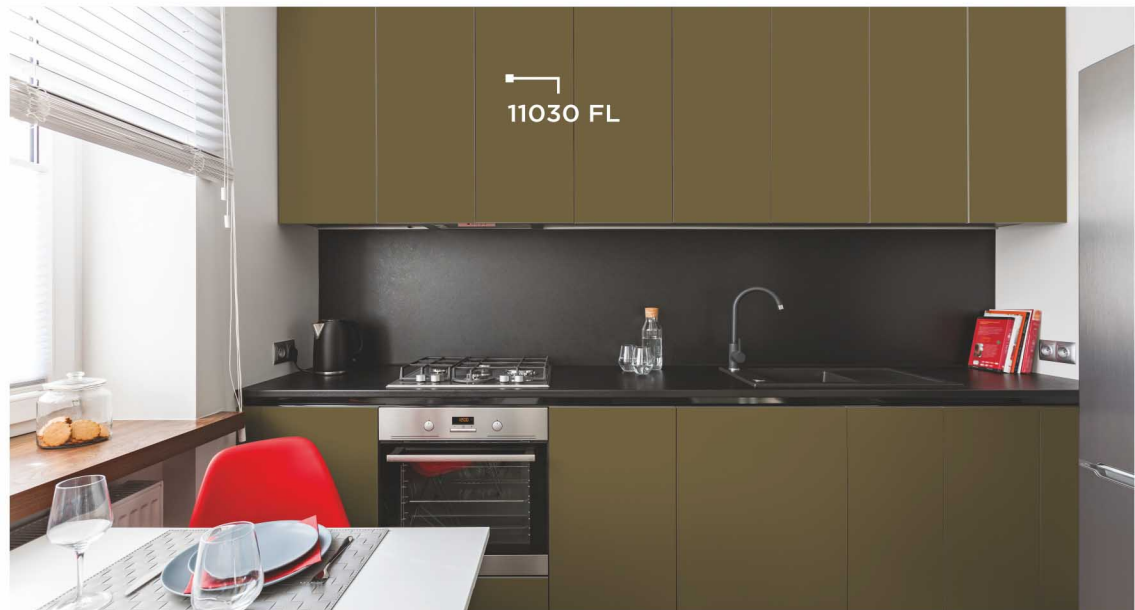

MS 06 FL I Olive

11027 FL I Ocean Blue

11028 FL I Burberry Blue

Laminates that can
add a glow of glamour
to your decor

Dashing Designs

11002 FL | Egg White

11030 FL | Kiwi Green

CO
LO
UR